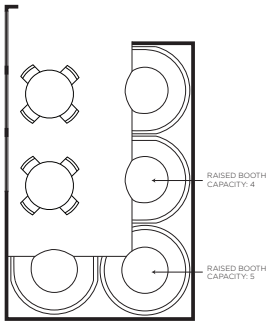

SAN ANTONIO

San Antonio Room
15' X 23' Room
Seats up to 25 Guests

Mexico Room
26' X 16' Room
Seats up to 24-36 Guests

Golf Room
27' X 24' Room
Seats up to 54-66 Guests

Texas Room
26' X 31' Room
Seats up to 48-72 Guests

Captiol Room
26' X 47' Room
Seats up to 72-108 Guests