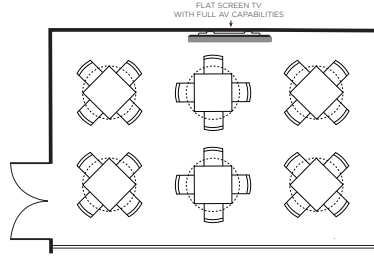

SAN ANTONIO

San Antonio Room
15' X 23' Room
Seats up to 25 Guests

Mexico Room
26' X 16' Room
Seats up to 24-36 Guests

Golf Room
27' X 24' Room
Seats up to 54-66 Guests

Texas Room
26' X 31' Room
Seats up to 48-72 Guests

Captiol Room
26' X 47' Room
Seats up to 72-108 Guests