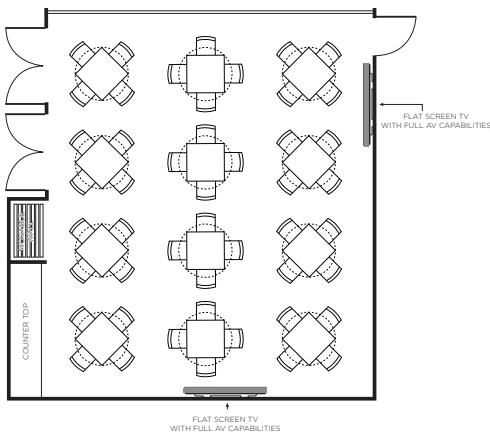

SAN ANTONIO

San Antonio Room
15' X 23' Room
Seats up to 25 Guests

Mexico Room
26' X 16' Room
Seats up to 24-36 Guests

Golf Room
27' X 24' Room
Seats up to 54-66 Guests

Texas Room
26' X 31' Room
Seats up to 48-72 Guests

Captiol Room
26' X 47' Room
Seats up to 72-108 Guests