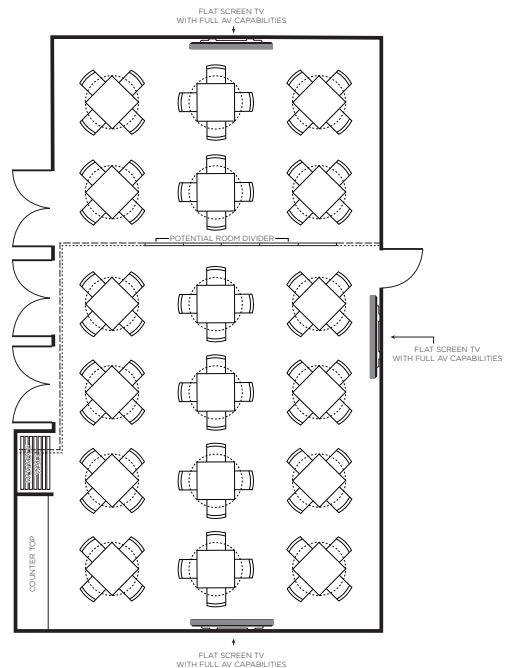

SAN ANTONIO

San Antonio Room
15' X 23' Room
Seats up to 25 Guests

Mexico Room
26' X 16' Room
Seats up to 24-36 Guests

Golf Room
27' X 24' Room
Seats up to 54-66 Guests

Texas Room
26' X 31' Room
Seats up to 48-72 Guests

Captiol Room
26' X 47' Room
Seats up to 72-108 Guests