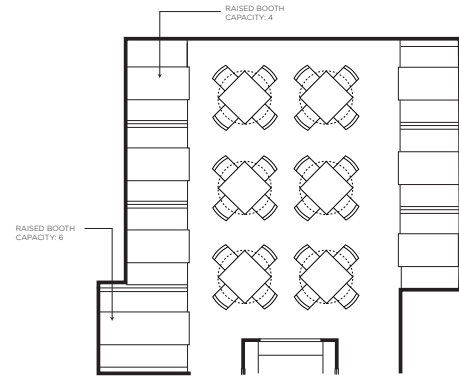

SAN ANTONIO

San Antonio Room
15' X 23' Room
Seats up to 25 Guests

Mexico Room
26' X 16' Room
Seats up to 24-36 Guests

Golf Room
27' X 24' Room
Seats up to 54-66 Guests

Texas Room
26' X 31' Room
Seats up to 48-72 Guests

Captiol Room
26' X 47' Room
Seats up to 72-108 Guests