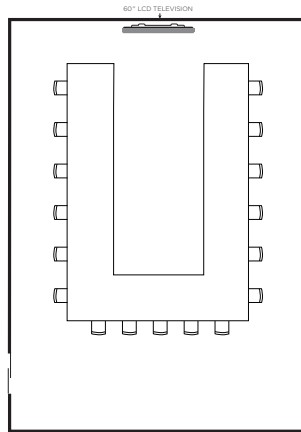

---

---

PLANO

---

---

**BOARDROOM**

Room Dimensions are 24' long X 15' wide

**Long Table**  
Seats up to 18 Guests

**Round Tables**  
Seats up to 24 Guests

---

---

PLANO

---

---

**DERBY ROOM**

Room Dimensions are 24' long X 18' wide

**U-Shape Table**  
Seats up to 17 Guests

**Long Table**  
Seats up to 20 Guests

**Hollow Square Tables**  
Seats up to 20 Guests

**Round Tables**  
Seats up to 30 Guests

---

---

PLANO

---

---

**MASTERS ROOM**

Room Dimensions are 35' long X 21' wide

**Long Table**  
Seats up to 70 Guests

**U-Shaped Table**  
Seats up to 26 Guests

**Square Tables**  
Seats up to 28 Guests

**Round Tables**  
Seats up to 60 Guests