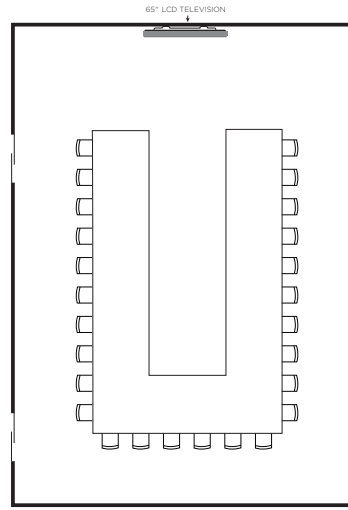

---

---

PLANO

---

---

**BOARDROOM**

Room Dimensions are 24' long X 15' wide

**Long Table**  
Seats up to 18 Guests

**Round Tables**  
Seats up to 24 Guests

---

---

PLANO

---

---

**DERBY ROOM**

Room Dimensions are 24' long X 18' wide

**U-Shape Table**  
Seats up to 17 Guests

**Long Table**  
Seats up to 20 Guests

**Hollow Square Tables**  
Seats up to 20 Guests

**Round Tables**  
Seats up to 30 Guests

---

---

PLANO

---

---

**MASTERS ROOM**

Room Dimensions are 35' long X 21' wide

**Long Table**  
Seats up to 70 Guests

**U-Shaped Table**  
Seats up to 26 Guests

**Square Tables**  
Seats up to 28 Guests

**Round Tables**  
Seats up to 60 Guests