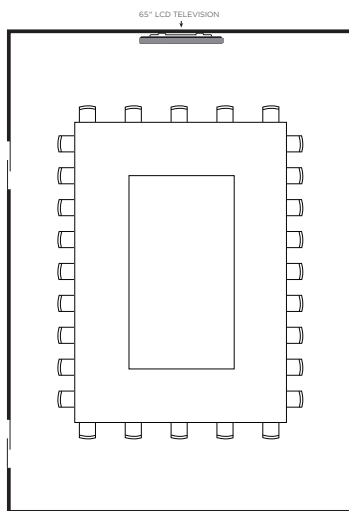

---

---

PLANO

---

---

**BOARDROOM**

Room Dimensions are 24' long X 15' wide

**Long Table**  
Seats up to 18 Guests

**Round Tables**  
Seats up to 24 Guests

---

---

PLANO

---

---

**DERBY ROOM**

Room Dimensions are 24' long X 18' wide

---

**MASTERS ROOM**

Room Dimensions are 35' long X 21' wide

**Long Table**  
Seats up to 70 Guests

**U-Shaped Table**  
Seats up to 26 Guests

**Square Tables**  
Seats up to 28 Guests

**Round Tables**  
Seats up to 60 Guests