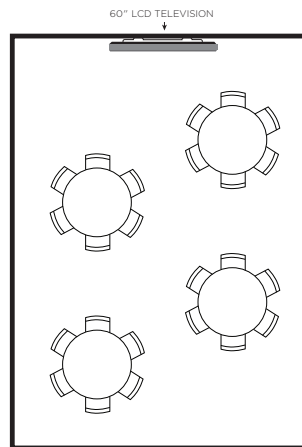

---

---

PLANO

---

---

**BOARDROOM**

Room Dimensions are 24' long X 15' wide

**Long Table**  
Seats up to 18 Guests

**Round Tables**  
Seats up to 24 Guests

---

---

PLANO

---

---

**DERBY ROOM**

Room Dimensions are 24' long X 18' wide

**U-Shape Table**  
Seats up to 17 Guests

**Long Table**  
Seats up to 20 Guests

**Hollow Square Tables**  
Seats up to 20 Guests

**Round Tables**  
Seats up to 30 Guests

---

---

PLANO

---

---

**MASTERS ROOM**

Room Dimensions are 35' long X 21' wide

**Long Table**  
Seats up to 70 Guests

**U-Shaped Table**  
Seats up to 26 Guests

**Square Tables**  
Seats up to 28 Guests

**Round Tables**  
Seats up to 60 Guests