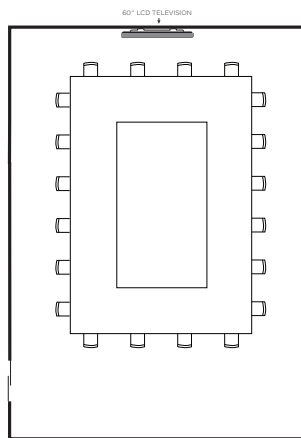

---

---

PLANO

---

---

**BOARDROOM**

Room Dimensions are 24' long X 15' wide

**Long Table**  
Seats up to 18 Guests

**Round Tables**  
Seats up to 24 Guests

---

---

PLANO

---

---

**DERBY ROOM**

Room Dimensions are 24' long X 18' wide

**U-Shape Table**  
Seats up to 17 Guests

**Long Table**  
Seats up to 20 Guests

**Hollow Square Tables**  
Seats up to 20 Guests

**Round Tables**  
Seats up to 30 Guests

---

---

PLANO

---

---

**MASTERS ROOM**

Room Dimensions are 35' long X 21' wide

**Long Table**  
Seats up to 70 Guests

**U-Shaped Table**  
Seats up to 26 Guests

**Square Tables**  
Seats up to 28 Guests

**Round Tables**  
Seats up to 60 Guests