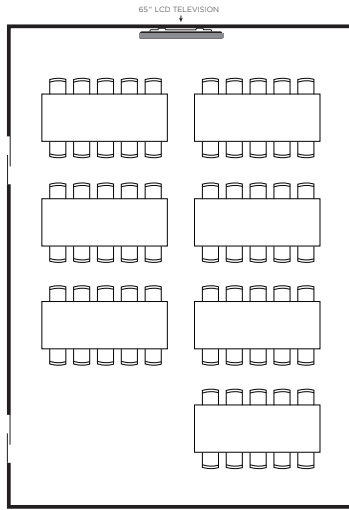

---

---

PLANO

---

---

**BOARDROOM**

Room Dimensions are 24' long X 15' wide

**Long Table**  
Seats up to 18 Guests

**Round Tables**  
Seats up to 24 Guests

---

---

PLANO

---

---

**DERBY ROOM**

Room Dimensions are 24' long X 18' wide

**U-Shape Table**  
Seats up to 17 Guests

**Long Table**  
Seats up to 20 Guests

**Hollow Square Tables**  
Seats up to 20 Guests

**Round Tables**  
Seats up to 30 Guests

---

---

PLANO

---

---

**MASTERS ROOM**

Room Dimensions are 35' long X 21' wide

**Long Table**  
Seats up to 70 Guests

**U-Shaped Table**  
Seats up to 26 Guests

**Square Tables**  
Seats up to 28 Guests

**Round Tables**  
Seats up to 60 Guests