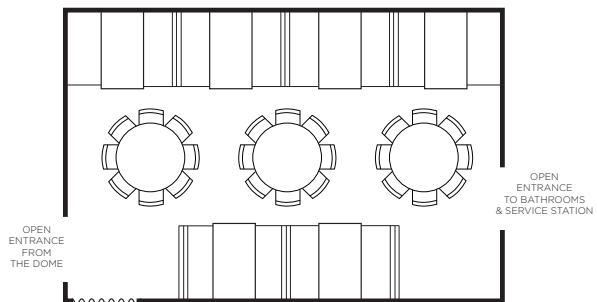

LEMMON

**THE DOME**

Room Dimensions are 25' long X 18' wide, private dining.

**U-Shaped Table**  
Seats up to 18 Guests

**Square Table**  
Seats up to 28 Guests

**Conference Tables**  
Seats up to 50 Guests

**RONNIE'S ROOM**

Room Dimensions are 27' long X 18' wide, semi-private dining

**Long Table**  
Seats up to 25 Guests

**Round Tables**  
Seats up to 24 Guests