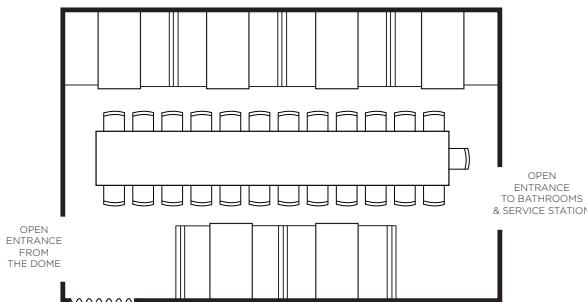

LEMMON

**THE DOME**

Room Dimensions are 25' long X 18' wide, private dining.

**U-Shaped Table**  
Seats up to 18 Guests

**Square Table**  
Seats up to 28 Guests

**Conference Tables**  
Seats up to 50 Guests

**RONNIE'S ROOM**

Room Dimensions are 27' long X 18' wide, semi-private dining

**Long Table**  
Seats up to 25 Guests

**Round Tables**  
Seats up to 24 Guests