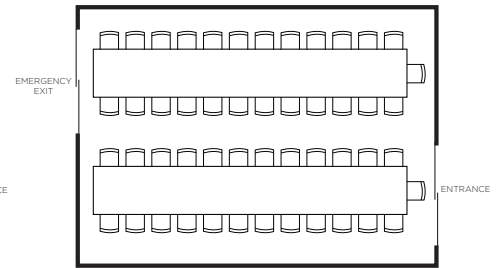

LEMMON

**THE DOME**

Room Dimensions are 25' long X 18' wide, private dining.

**U-Shaped Table**  
Seats up to 18 Guests

**Square Table**  
Seats up to 28 Guests

**Conference Tables**  
Seats up to 50 Guests

**RONNIE'S ROOM**

Room Dimensions are 27' long X 18' wide, semi-private dining

**Long Table**  
Seats up to 25 Guests

**Round Tables**  
Seats up to 24 Guests