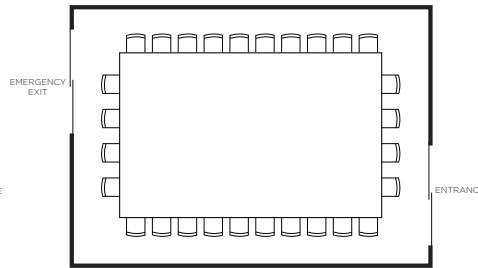

LEMMON

**THE DOME**

Room Dimensions are 25' long X 18' wide, private dining.

**U-Shaped Table**  
Seats up to 18 Guests

**Square Table**  
Seats up to 28 Guests

**Conference Tables**  
Seats up to 50 Guests

**RONNIE'S ROOM**

Room Dimensions are 27' long X 18' wide, semi-private dining

**Long Table**  
Seats up to 25 Guests

**Round Tables**  
Seats up to 24 Guests