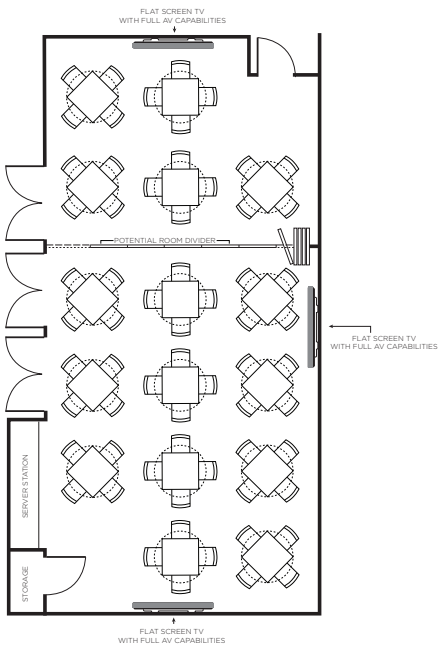

AUSTIN

Mexico Room
21' X 16' Room
Seats up to 20-30 Guests

Texas Room
21' X 30' Room
Seats up to 44-66 Guests

Golf Room
26' X 26' Room
Seats up to 52-64 Guests

Capitol Room
21' X 46' Room
Seats up to 64-96 Guests

Rooftop Lounge
31' X 46' Room
Seats up to 30 Guests

Rooftop Bar
31' X 46' Room
Seats up to 54 Guests