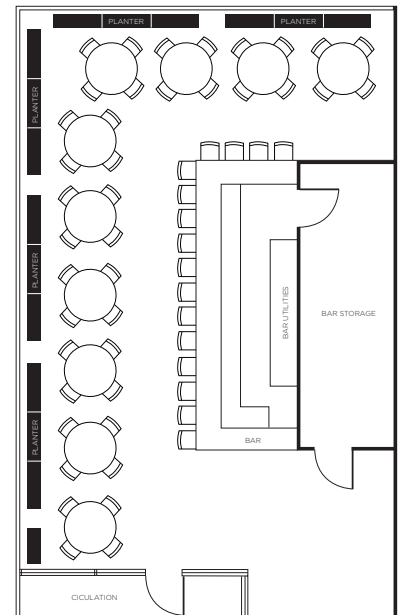

AUSTIN

Mexico Room
21' X 16' Room
Seats up to 20-30 Guests

Texas Room
21' X 30' Room
Seats up to 44-66 Guests

Golf Room
26' X 26' Room
Seats up to 52-64 Guests

Capitol Room
21' X 46' Room
Seats up to 64-96 Guests

Rooftop Lounge
31' X 46' Room
Seats up to 30 Guests

Rooftop Bar
31' X 46' Room
Seats up to 54 Guests