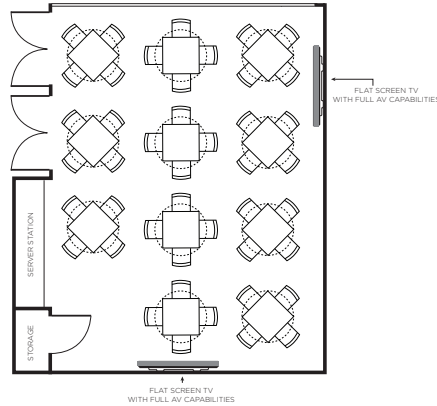

AUSTIN

Mexico Room
21' X 16' Room
Seats up to 20-30 Guests

Texas Room
21' X 30' Room
Seats up to 44-66 Guests

Golf Room
26' X 26' Room
Seats up to 52-64 Guests

Capitol Room
21' X 46' Room
Seats up to 64-96 Guests

Rooftop Lounge
31' X 46' Room
Seats up to 30 Guests

Rooftop Bar
31' X 46' Room
Seats up to 54 Guests