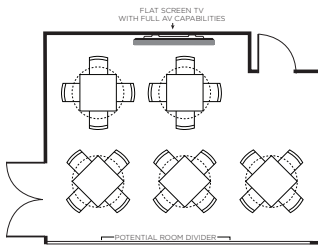

AUSTIN

Mexico Room
21' X 16' Room
Seats up to 20-30 Guests

Texas Room
21' X 30' Room
Seats up to 44-66 Guests

Golf Room
26' X 26' Room
Seats up to 52-64 Guests

Capitol Room
21' X 46' Room
Seats up to 64-96 Guests

Rooftop Lounge
31' X 46' Room
Seats up to 30 Guests

Rooftop Bar
31' X 46' Room
Seats up to 54 Guests