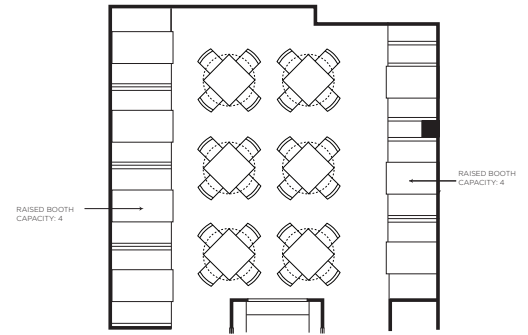

AUSTIN

Mexico Room
21' X 16' Room
Seats up to 20-30 Guests

Texas Room
21' X 30' Room
Seats up to 44-66 Guests

Golf Room
26' X 26' Room
Seats up to 52-64 Guests

Capitol Room
21' X 46' Room
Seats up to 64-96 Guests

Rooftop Lounge
31' X 46' Room
Seats up to 30 Guests

Rooftop Bar
31' X 46' Room
Seats up to 54 Guests