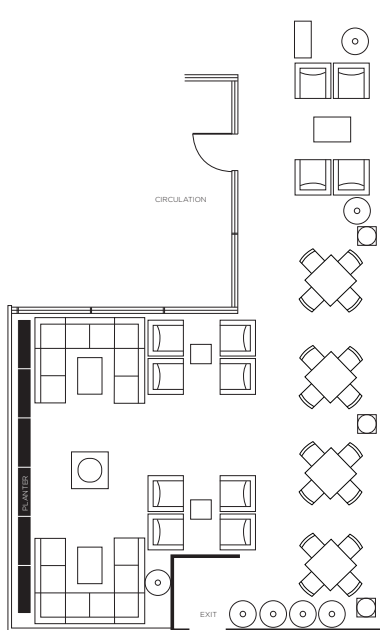

AUSTIN

Mexico Room
21' X 16' Room
Seats up to 20-30 Guests

Texas Room
21' X 30' Room
Seats up to 44-66 Guests

Golf Room
26' X 26' Room
Seats up to 52-64 Guests

Capitol Room
21' X 46' Room
Seats up to 64-96 Guests

Rooftop Lounge
31' X 46' Room
Seats up to 30 Guests

Rooftop Bar
31' X 46' Room
Seats up to 54 Guests